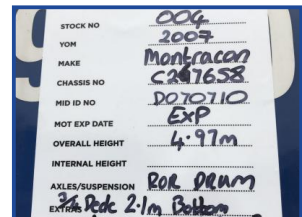

## Montracon Doubledeck

**£3,250.00**

Montracon 2007 Sloping front 4.97m overall height

3/4 Doubledeck, 2.5m bottom deck / 1.5m Topdeck

Mot Just Expired (can test at cost)

ROR Drum Brakes

### Product Details

Product Details	
Category/Type	Trailers
Make	Montracon
Model	Doubledeck
Year	2007
Mileage	-

Call 07786910835

Station Yard, Station Road, Helpringham, Sleaford, NG34 0RB

www.htsvehiclesales.co.uk  
Tel: +44 (0)7786 910835