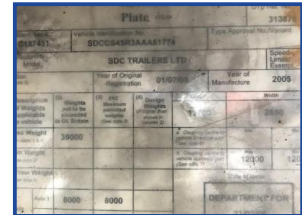

HTS Vehicle Sales

NEW & USED TRUCKS & TRAILERS

SDC 4.2m Curtainsider with Anteo taillift

£2,250.00

2005 SDC 4.2M CURTAINSIDER

ROR DRUM BRAKES

1 POST EITHER SIDE

KERRUING HARDWOOD FLOOR

Product Details

Product Details	
Category/Type	Trailers
Make	SDC
Model	4.2m Curtainsider with Anteo taillift
Year	2005
Mileage	-

MOT EXPIRED, BEEN USED ON STORAGE SINCE AUGUST 2018 (CAN RETEST IF REQUIRED)