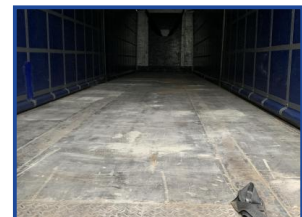

## SDC 4.2m Curtainsider

**&pound;6,750.00**

2012 Sdc Curtainsider

4.2m Overall Height

Saf Drum Brakes

Plain Blue