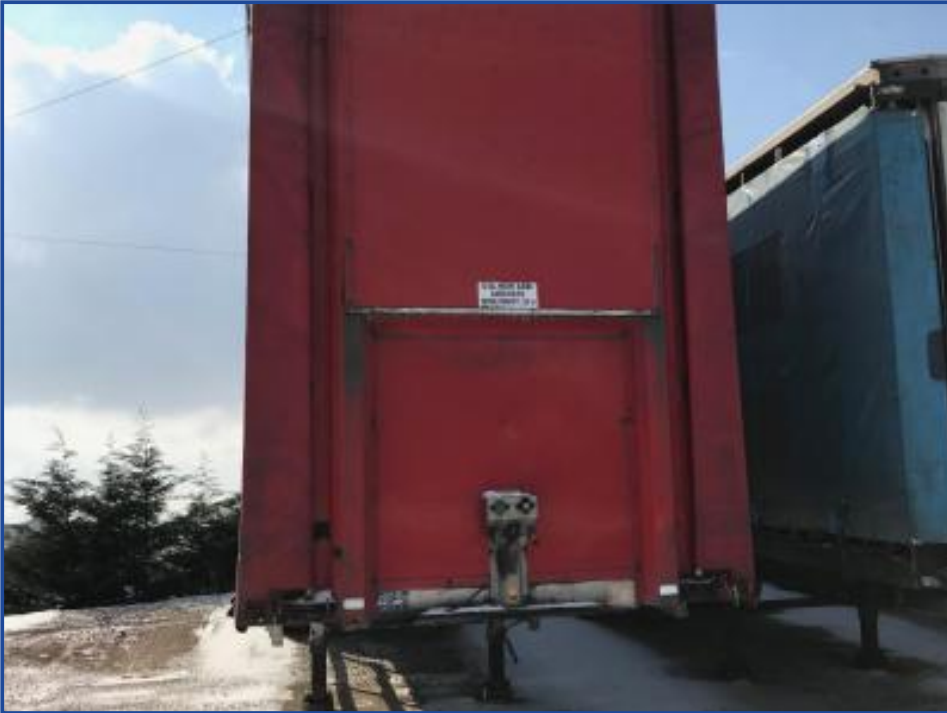

HTS Vehicle Sales

NEW & USED TRUCKS & TRAILERS

SDC Curtainsider

£4,000.00

SDC Curtainsider
ROR Drum
Silver chassis, PO Red Body
Barn doors
4850mm overall height
3327mm through sides (10' 9" through sides)
Toolbox

Product Details

Product Details	
Category/Type	Trailers
Make	SDC
Model	Curtainsider
Year	2008
Mileage	-

Station Yard, Station Road, Helpringham, Sleaford, NG34 0RB

Tel: +44 (0)7786 910835

www.htsvehiclesales.co.uk carl@hts-group.co.uk