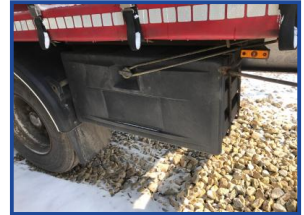

HTS Vehicle Sales

NEW & USED TRUCKS & TRAILERS

SDC Curtainsider

£4,000.00

SDC Curtainsider
ROR Drum
Silver chassis, PO Red Body
Barn doors
4850mm overall height
3327mm through sides (10' 9" through sides)
Toolbox

Product Details

Product Details	
Category/Type	Trailers
Make	SDC
Model	Curtainsider
Year	2008
Mileage	-

Station Yard, Station Road, Helpringham, Sleaford, NG34 0RB

Tel: +44 (0)7786 910835

www.htsvehiclesales.co.uk carl@hts-group.co.uk